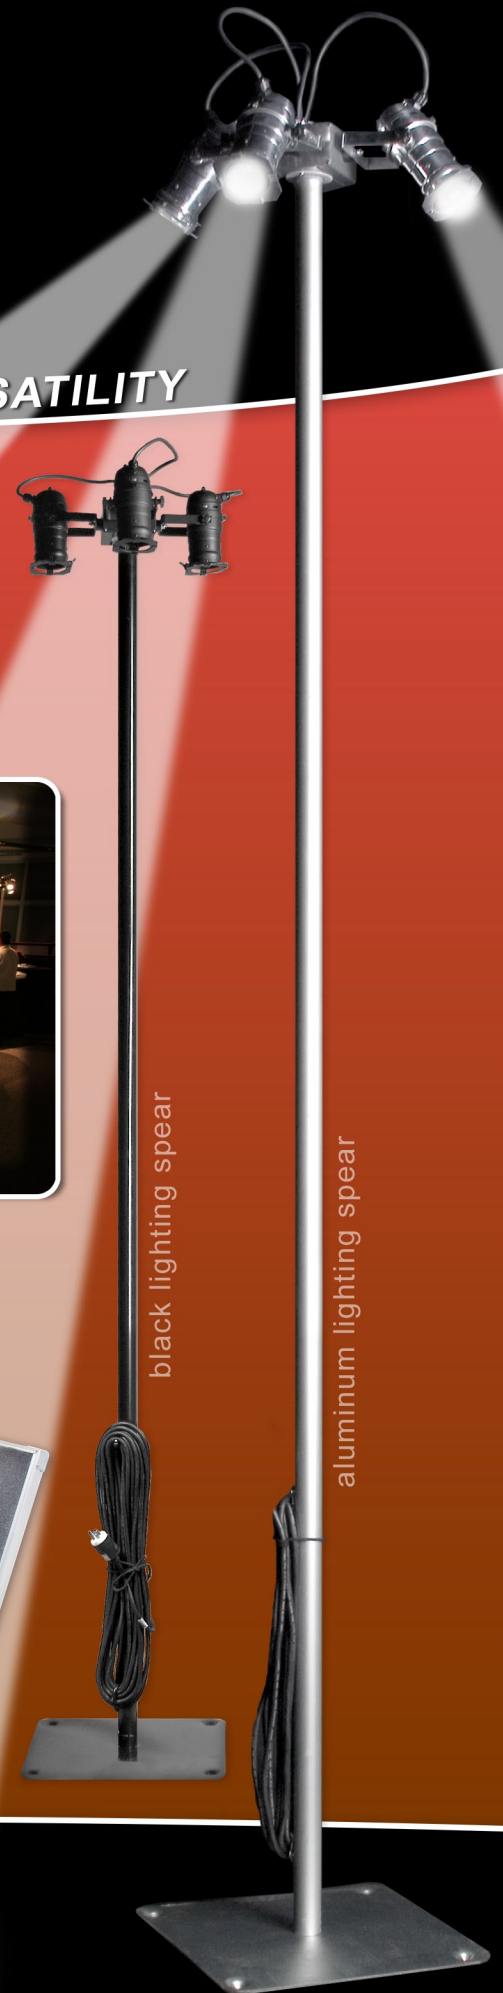

black lighting spear

aluminum lighting spear

USA Distributor/Main Office
KB Entertainment Inc.
San Jose, CA (408)436-1383
www.lightingspears.com

Pat. Pending